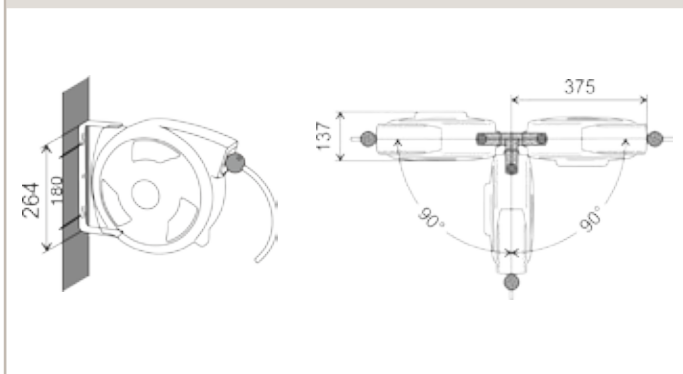

Red LED Power indicator

Rubber / Neoprene cable H07RN-F

- Comfortable handling even at very low temperatures

15 meters true rollable working length

- Store the hose completely back to the reel

Revolving hinge with 200° rotation

- Easy to reach your application accurately

Optional Accessories

Triple exit connector

Special versions on request

Fitted other plug systems

Steel hinge and shock-resistant Polypropylene for best durability

Outside reachable Thermo-Fuse and „Power-On“ LED-indicator

Different plug systems moulded with cable

Dimensions

Angular view

Top view

ELECTRIC CABLE REEL SERIES 362 - Versions and technical data

	Cable Material	Cable leads	Cable Length	Lead Cable	Temperature & Pressure	Plugs	IP	Weight	Part Number
Standard version EU	Rubber / Neoprene H07RN-F	3 x 1.5 mm ²	15 m (50 ft)	1 m (3 ft)	- 20°C to +60°C 1000 / 3000 W	Schuco F / M	40	6.85 kg (15 lbs)	362.1000
Standard version DK	Rubber / Neoprene H07RN-F	3 x 1.5 mm ²	15 m (50 ft)	1 m (3 ft)	- 20°C to +60°C 1000 / 3000 W	Danish	40	6.85 kg (15 lbs)	362.2000