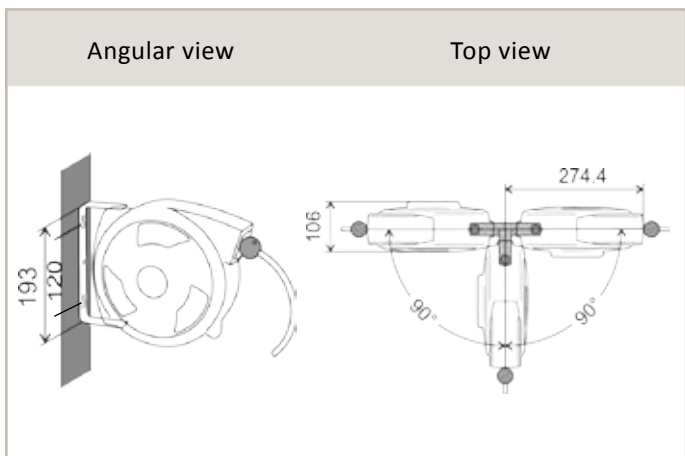

2'300W / 10A

Rubber

-20°C - +60°C

6 m

MINI workplace cable reel

Features & Benefits

230VAC - 2.300 Watt power capacity

IP 40 environment tested

Red LED Power indicator

Rubber / Neoprene cable H07RN-F

- Comfortable handling even at very low temperatures

6 meters true rollable working length

- Store the hose completely back to the reel

Revolving hinge with 200° rotation

- Easy to reach your application accurately

Optional Accessories

Triple exit connector

Special versions on request

Fitted with Danish Plug or other plug systems

Steel hinge and shock-resistant Polypropylene for best durability

Different plug systems moulded with cable

180° stopping mechanism for precise locking position

Dimensions

ELECTRIC CABLE REEL SERIES 360 - Versions and technical data

	Cable Material	Cable leads	Cable Length	Lead Cable	Temperature & Pressure	Plugs	IP	Weight	Part Number
Standard version EU	Rubber / Neoprene H07RN-F	3 x 1.5 mm ²	6 m (20 ft)	1 m (3 ft)	- 20°C to +60°C 1000 / 2300 W	Schuco F / M	40	4 kg (8.8 lbs)	360.1000